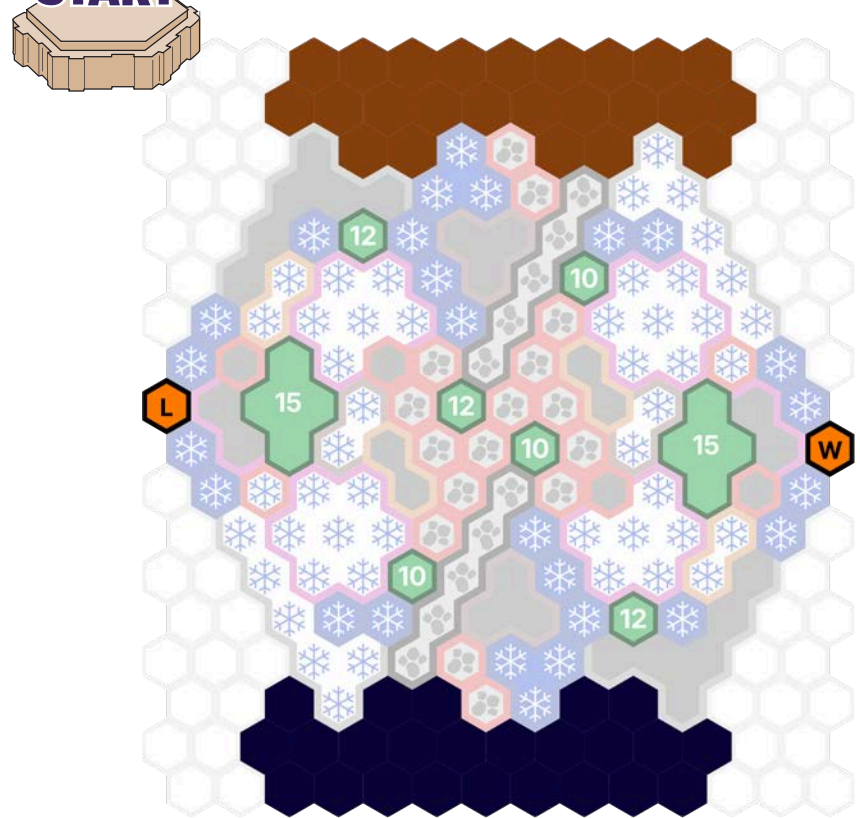

Cold Hearted

by Sheep

Gen Con 2026

Required Terrain

Snow Fields of Valhalla (x1), Roads of Valhalla (x1), Lands of Valhalla (x1),
Forests of Valhalla (x1)

Cold Hearted *by Sheep*

Snow Fields of Valhalla (x1), Roads of Valhalla (x1), Lands of Valhalla (x1), Forests of Valhalla (x1)

LEVEL 01

LEVEL 04

LEVEL 02

START

LEVEL 03

L Lodin

W Wannok

These are the glyphs for Gen Con 2026.

For other events, Tournament Organizers may use glyphs of their choosing.

Notice centers and border colors	Grass green centers	Sand tan centers	Rock grey centers	Swamp dark green centers	Snow white centers with snowflakes	Lava Field dark red centers	Asphalt dark gray centers	Concrete light gray centers	Dungeon gray-green centers	Ancient bronze centers
24 space tan borders										
7 space purple borders										
3 space black borders										
2 space orange borders										
1 space red or blue borders										