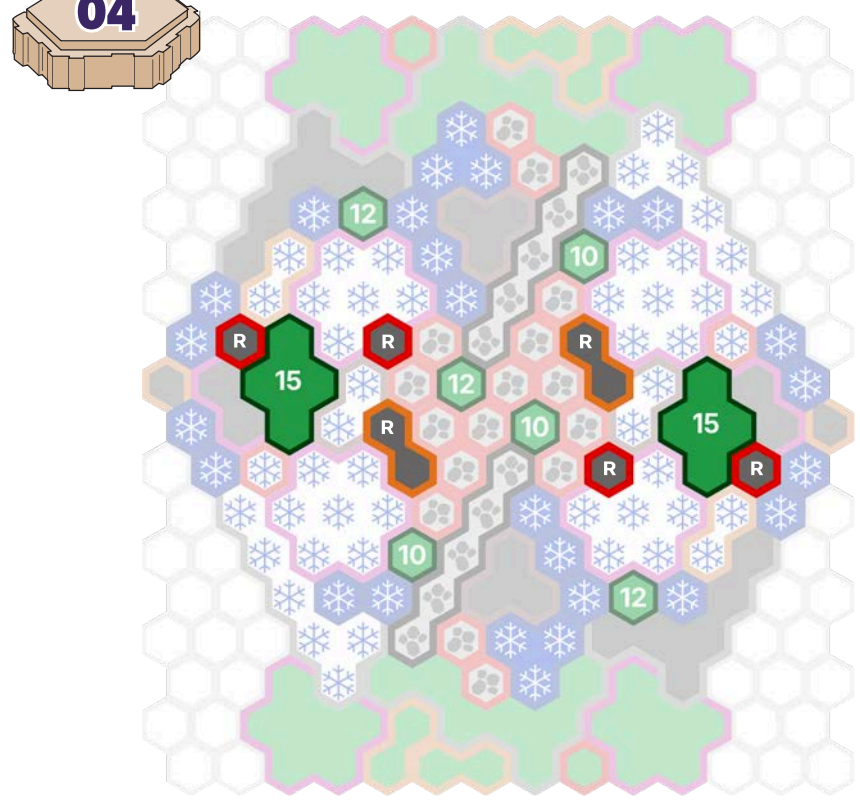

Cold Hearted *by Sheep*

Snow Fields of Valhalla (x1), Roads of Valhalla (x1), Lands of Valhalla (x1), Forests of Valhalla (x1)

LEVEL 01

LEVEL 04

LEVEL 02

START

LEVEL 03

L Lodin

W Wannok

These are the glyphs for Gen Con 2026.

For other events, Tournament Organizers may use glyphs of their choosing.