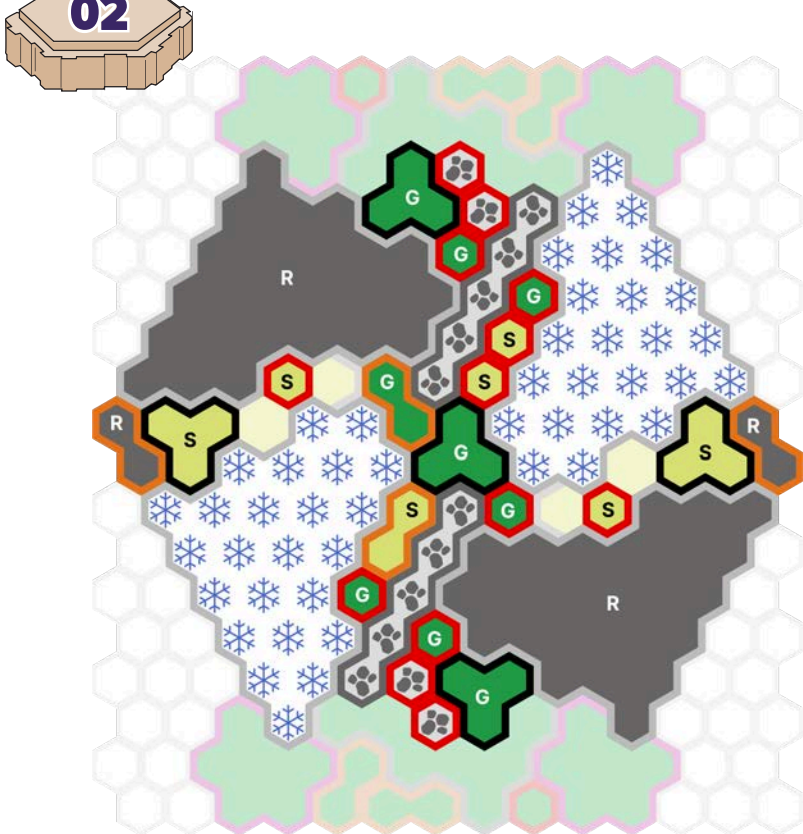

Cold Hearted

by Sheep

Gen Con 2026

Required Terrain

Snow Fields of Valhalla (x1), Roads of Valhalla (x1), Lands of Valhalla (x1),
Forests of Valhalla (x1)

Cold Hearted *by Sheep*

Snow Fields of Valhalla (x1), Roads of Valhalla (x1), Lands of Valhalla (x1), Forests of Valhalla (x1)

LEVEL 01

LEVEL 04

LEVEL 02

START

LEVEL 03

L Lodin

W Wannok

These are the glyphs for Gen Con 2026.

For other events, Tournament Organizers may use glyphs of their choosing.

Notice centers and border colors	Grass green centers	Sand tan centers	Rock grey centers	Swamp dark green centers	Snow white centers with snowflakes	Lava Field dark red centers	Asphalt dark gray centers	Concrete light gray centers	Dungeon gray-green centers	Ancient bronze centers
24 space tan borders										
7 space purple borders										
3 space black borders										
2 space orange borders										
1 space red or blue borders										