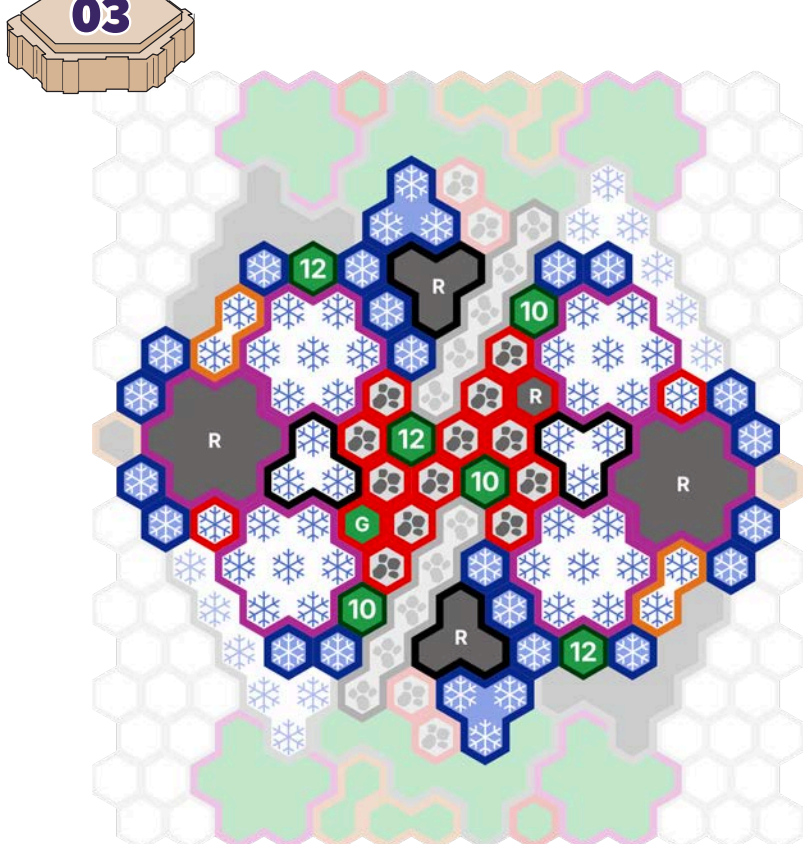

Cold Hearted

by Sheep

Gen Con 2026

Required Terrain

Snow Fields of Valhalla (x1), Roads of Valhalla (x1), Lands of Valhalla (x1),
Forests of Valhalla (x1)

Cold Hearted *by Sheep*

Snow Fields of Valhalla (x1), Roads of Valhalla (x1), Lands of Valhalla (x1), Forests of Valhalla (x1)

LEVEL 01

LEVEL 04

LEVEL 02

START

LEVEL 03

L Lodin

W Wannok

These are the glyphs for Gen Con 2026.

For other events, Tournament Organizers may use glyphs of their choosing.

Notice centers and border colors	Grass green centers	Sand tan centers	Rock grey centers	Swamp dark green centers	Snow white centers with snowflakes	Lava Field dark red centers	Asphalt dark gray centers	Concrete light gray centers	Dungeon gray-green centers	Ancient bronze centers
24 space tan borders										
7 space purple borders										
3 space black borders										
2 space orange borders										
1 space red or blue borders										